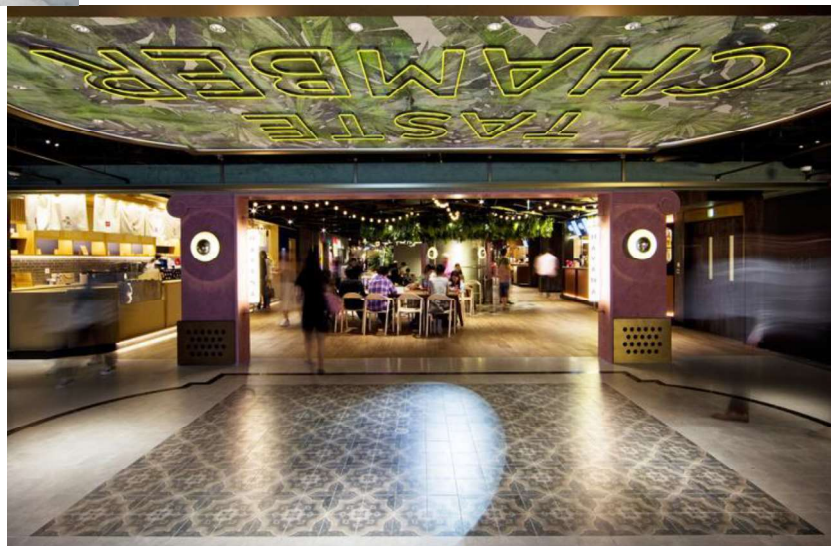

# Food Playground

GaiaGroup

G.Bar, Oomaki, Yummee, Jiro,  
Tempura Sora

**Food Playground**  
地址: K11 MUSEA B2層  
Victoria Dockside,  
18 Salisbury Road,  
Tsim Sha Tsui

**G.BAR**  
Seafood · Dessert

- 2 Options